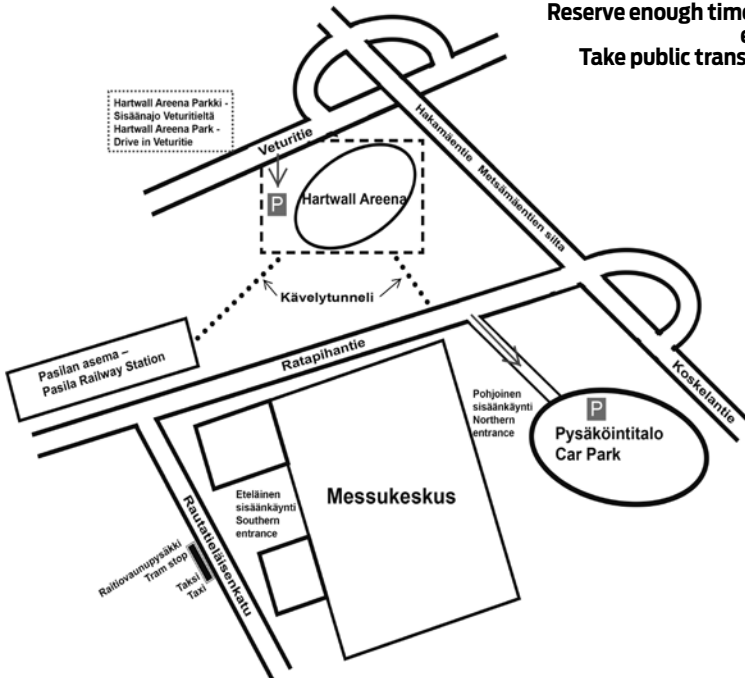

Varaa riittävästi aikaa sisääntuloon ja pysäköintiin!
Suosi julkisia kulkuneuvoja!

PARKING

You can park your car at the Messukeskus Car Park or in the parking garage of the nearby Hartwall Arena.

Messukeskus Car Park has adopted a new parking system. The entrance barriers and ticket readers have been removed. The new system identifies vehicle registration plate numbers during entry and exit. A separate ticket slip is no longer needed. The charging for parking ends when exiting the Car Park.

The parking fee is €12, which allows you to park once and stay for 24 hours. You can pre-purchase your parking online for a specific car with the Europark parking application. You can use the application once you have been registered as a user of the Autopay system. Parking can also be paid on the spot by using the Messukeskus payment machines or the EasyPark mobile application. The parking fee must be paid within 48 hours after exiting the car park.

For further information, please visit the Messukeskus website www.messukeskus.com -> Choose English -> Info -> Parking.

You can easily access Messukeskus from **Hartwall Arena** by foot via a 200-metre tunnel. The tunnel has signs guiding you to Messukeskus. For further information on parking and parking fees at Hartwall Arena, please visit www.hartwallarena.fi.

Reserve enough time for parking and entering the fair!
Take public transport, if possible!